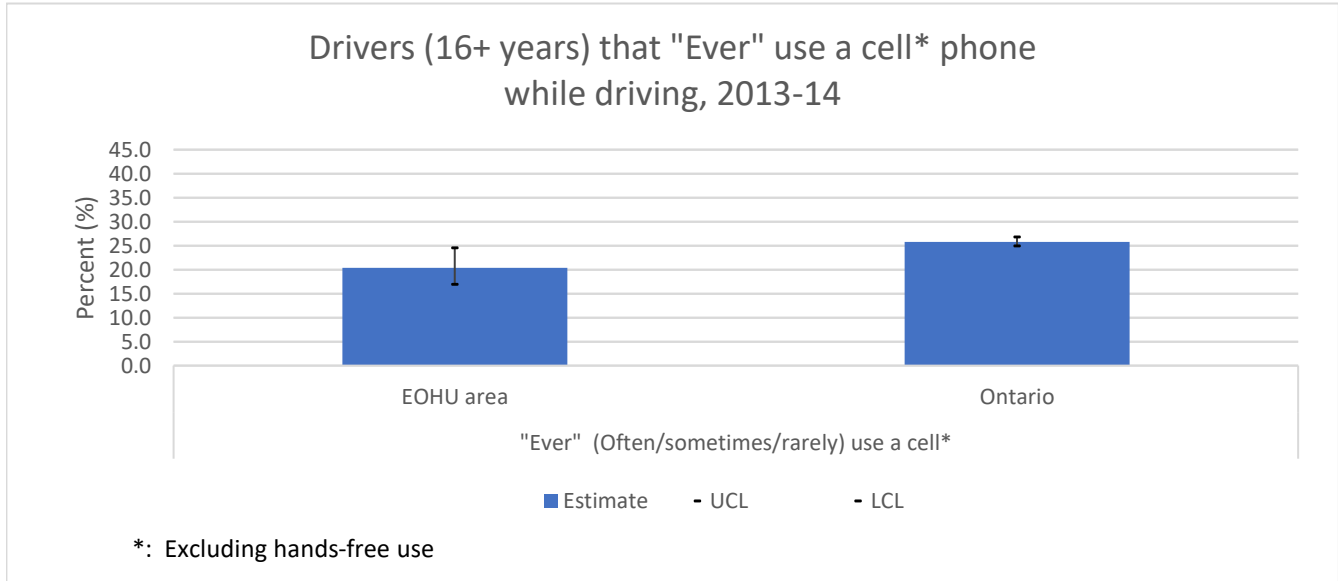

Drivers 16+ years that "Ever" use a cell* phone while driving, 2013-14

Percent (LCL, UCL)	EOHU area	Ontario
Ever (Often/sometimes/rarely) use a cell*	20.4 (16.9, 24.5)	25.8 (24.9, 26.8)

* Excluding hands-free use