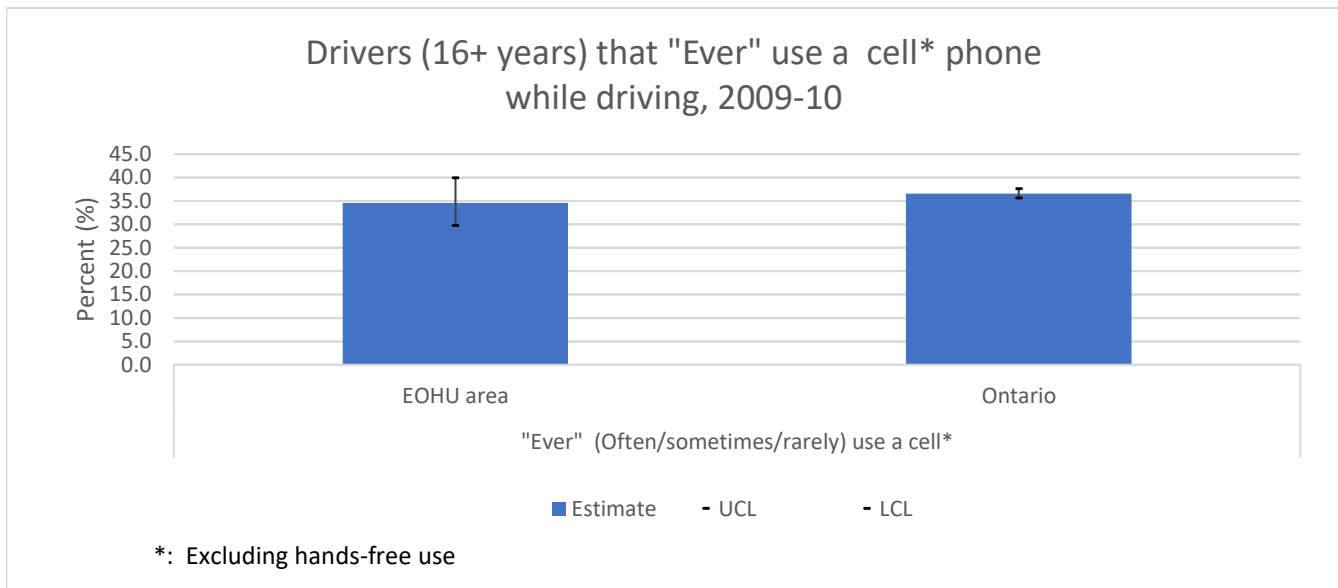

Cell phone use and driving

Drivers 16+ years that "Ever" use a cell* while driving, 2009-10

Percent (LCL, UCL)	EOHU area	Ontario
Ever (Often/sometimes/rarely) use a cell*	34.6 (29.7, 39.9)	36.6 (35.6, 37.6)